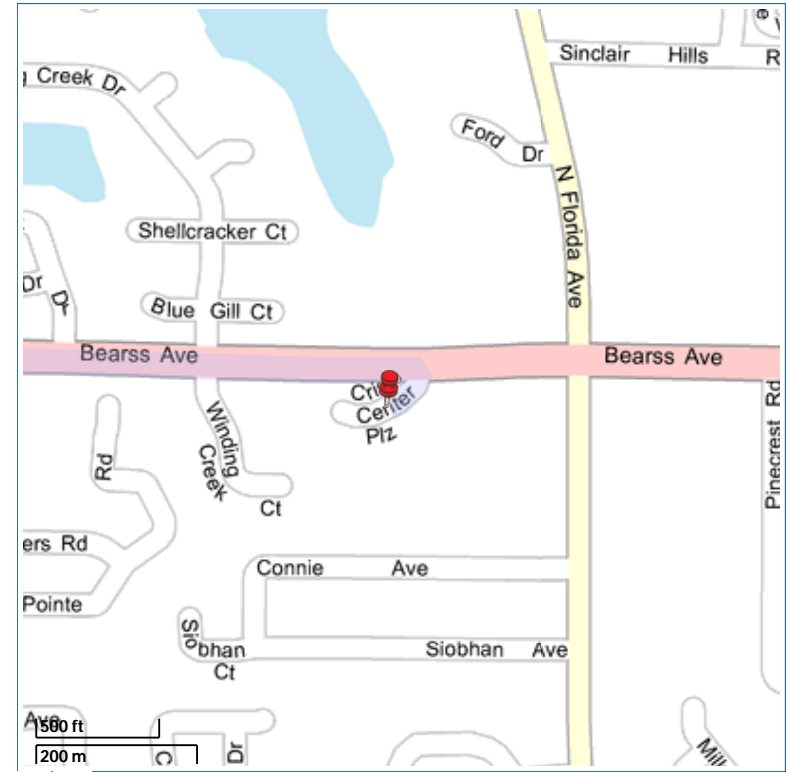

**Directions**

**Continuing to Crisis Center Plaza, Tampa 33613, Florida**

Remaining Distance: 13.7 miles (22.0km)

Traveled on This Map: 2.3 miles (3.7km)

10. Turn RIGHT onto W JOHN F KENNEDY BOULEVARD. Drive for 0.2 miles.
11. Turn RIGHT onto N DALE MABRY HIGHWAY. Drive for 9.3 miles.

**Directions**

**Continuing to Crisis Center Plaza, Tampa 33613, Florida**

Remaining Distance: 11.4 miles (18.3km)  
 Traveled on This Map: 11.3 miles (18.2km)

12. Turn RIGHT onto BEARSS AVENUE. Drive for 2.7 miles.