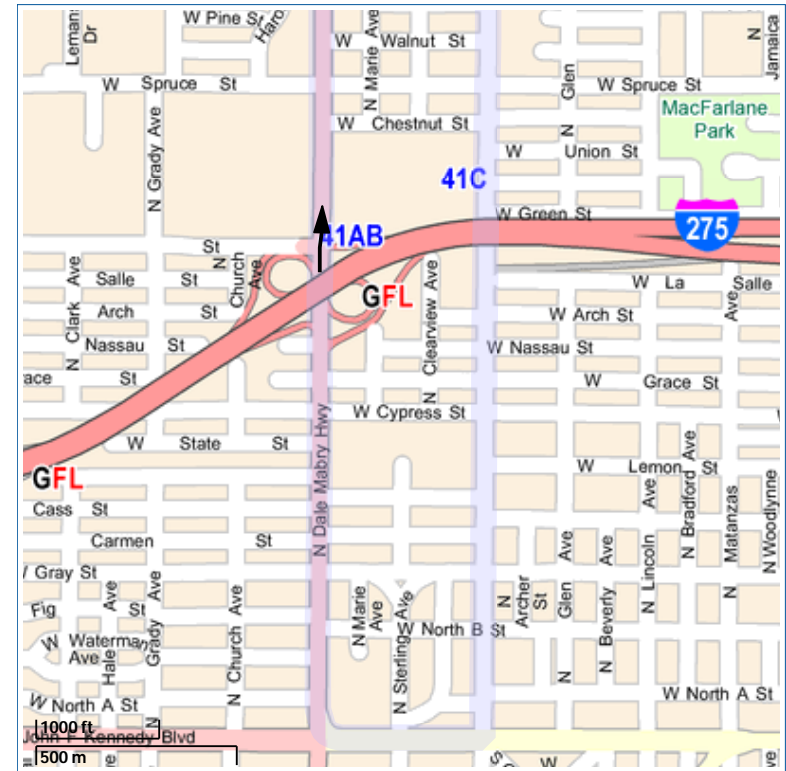

### Directions

**Continuing to 4045 N Himes Avenue, Tampa 33607, Florida**

Remaining Distance: 1.1 miles (1.8km)

Traveled on This Map: 1.1 miles (1.8km)

7. You have reached 4045 N Himes Avenue, Tampa 33607, Florida

**Directions**

**4045 N Himes Avenue, Tampa 33607, Florida to Crisis Center Plaza, Tampa 33613, Florida**

Total Distance: 14.8 miles (23.8km)

Time: 0 hrs., 35mins.

Traveled on This Map: 1.2 miles (1.9km)

8. Start out heading NORTH on N HIMES AVENUE towards W HEITER STREET. Drive for a short distance.
9. Make a U-turn. Drive for 2 miles.

**Directions**

**Continuing to Crisis Center Plaza, Tampa 33613, Florida**

Remaining Distance: 13.7 miles (22.0km)

Traveled on This Map: 2.3 miles (3.7km)

10. Turn RIGHT onto W JOHN F KENNEDY BOULEVARD. Drive for 0.2 miles.
11. Turn RIGHT onto N DALE MABRY HIGHWAY. Drive for 9.3 miles.

**Directions**

**Continuing to Crisis Center Plaza, Tampa 33613, Florida**

Remaining Distance: 11.4 miles (18.3km)  
 Traveled on This Map: 11.3 miles (18.2km)

12. Turn RIGHT onto BEARSS AVENUE. Drive for 2.7 miles.