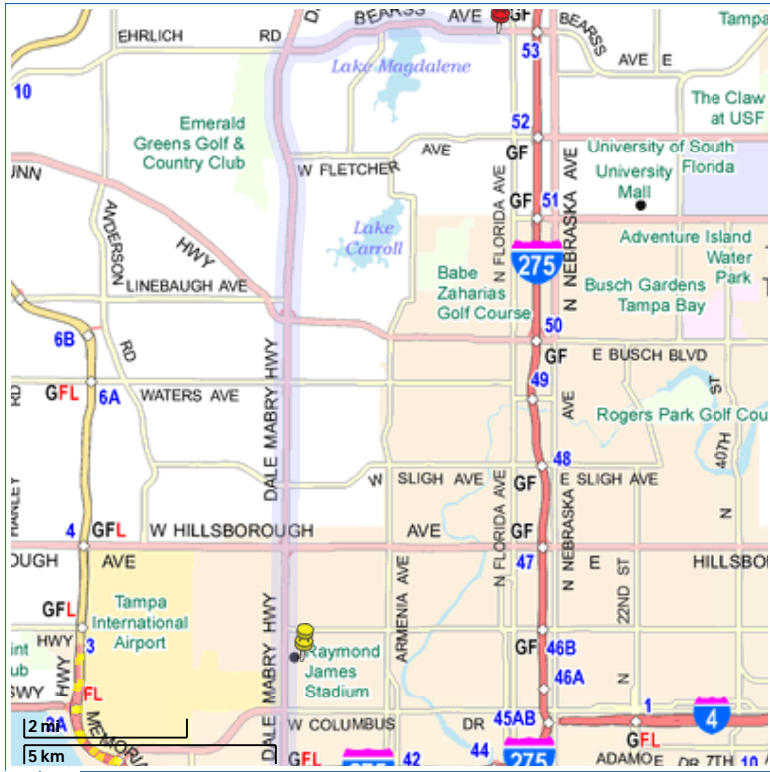

### Directions

**Continuing to 4045 N Himes Avenue, Tampa 33607, Florida**

Remaining Distance: 1.1 miles (1.8km)

Traveled on This Map: 1.1 miles (1.8km)

7. You have reached 4045 N Himes Avenue, Tampa 33607, Florida

**Directions**

**4045 N Himes Avenue, Tampa 33607, Florida to Crisis Center Plaza, Tampa 33613, Florida**

Total Distance: 14.8 miles (23.8km)

Time: 0 hrs., 35mins.

Traveled on This Map: 1.2 miles (1.9km)

8. Start out heading NORTH on N HIMES AVENUE towards W HEITER STREET. Drive for a short distance.
9. Make a U-turn. Drive for 2 miles.

**Directions**

**Continuing to Crisis Center Plaza, Tampa 33613, Florida**

Remaining Distance: 13.7 miles (22.0km)

Traveled on This Map: 2.3 miles (3.7km)

10. Turn RIGHT onto W JOHN F KENNEDY BOULEVARD. Drive for 0.2 miles.
11. Turn RIGHT onto N DALE MABRY HIGHWAY. Drive for 9.3 miles.

**Directions**

**Continuing to Crisis Center Plaza, Tampa 33613, Florida**

Remaining Distance: 11.4 miles (18.3km)  
 Traveled on This Map: 11.3 miles (18.2km)

12. Turn RIGHT onto BEARSS AVENUE. Drive for 2.7 miles.